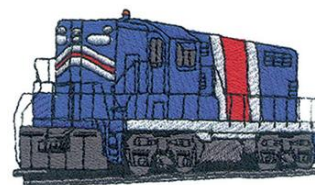

**Name:** Small Locomotive Machine Embroidery Design

**SKU:** DC01-WH0477

**Brand:** Dakota Collectibles

**Unique Colors:** 13 (8 color Stops)

## Unique Colors

	<b>Color Name (Color Code)</b>	<b>Manufacturer - Type</b>
	Super White (1001) [No Color Selected]	madeira - rayon
	Dusty Lilac (1263) [No Color Selected]	madeira - rayon
	Crocus (286)	Exquisite - Polyester 1000m