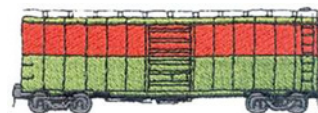

Name: Boxcar Machine Embroidery Design

SKU: DC01-WH0420

Brand: Dakota Collectibles

Unique Colors: 13 (4 color Stops)

Unique Colors

	Color Name (Color Code)	Manufacturer - Type
	Super White (1001) [No Color Selected]	madeira - rayon
	Dusty Lilac (1263) [No Color Selected]	madeira - rayon
	Crocus (286)	Exquisite - Polyester 1000m

Complete Color Sequence

#		Color Name (Color Code)	Manufacturer - Type
1		Super White (1001) [No Color Selected]	madeira - rayon
2		Super White (1001) [No Color Selected]	madeira - rayon
3		Crocus (286)	Exquisite - Polyester 1000m