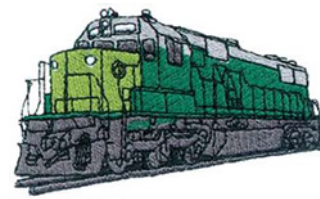

Name: Sd-60 Machine Embroidery Design

SKU: DC01-WH0411

Brand: Dakota Collectibles

Unique Colors: 13 (7 color Stops)

Unique Colors

	Color Name (Color Code)	Manufacturer - Type
	Super White (1001) [No Color Selected]	madeira - rayon
	Dusty Lilac (1263) [No Color Selected]	madeira - rayon
	Crocus (286)	Exquisite - Polyester 1000m

Complete Color Sequence

#		Color Name (Color Code)	Manufacturer - Type
1		Super White (1001) [No Color Selected]	madeira - rayon
2		Super White (1001) [No Color Selected]	madeira - rayon
3		Crocus (286)	Exquisite - Polyester 1000m