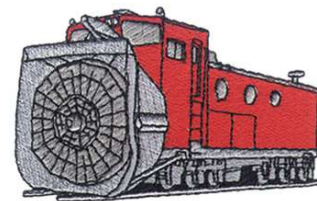

Name: Rotary Snowplow Machine Embroidery Design

SKU: DC01-WH0406

Brand: Dakota Collectibles

Unique Colors: 13 (6 color Stops)

Unique Colors

	Color Name (Color Code)	Manufacturer - Type
	Super White (1001) [No Color Selected]	madeira - rayon
	Dusty Lilac (1263) [No Color Selected]	madeira - rayon
	Crocus (286)	Exquisite - Polyester 1000m