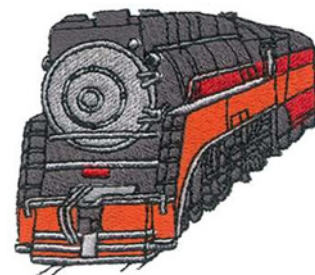

Name: Daylight Locomotive Machine Embroidery Design

SKU: DC01-WH0403

Brand: Dakota Collectibles

Unique Colors: 13 (5 color Stops)

Unique Colors

	Color Name (Color Code)	Manufacturer - Type
	Super White (1001) [No Color Selected]	madeira - rayon
	Dusty Lilac (1263) [No Color Selected]	madeira - rayon
	Crocus (286)	Exquisite - Polyester 1000m

Complete Color Sequence

#		Color Name (Color Code)	Manufacturer - Type
1		Super White (1001) [No Color Selected]	madeira - rayon
2		Super White (1001) [No Color Selected]	madeira - rayon
3		Crocus (286)	Exquisite - Polyester 1000m