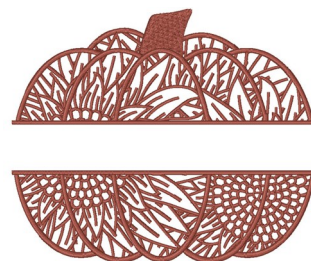

Name: Sunflower Pumpkin Split

SKU: WC01-WC2302

Brand: Willow Creations

Unique Colors: 13 (1 color Stops)

Unique Colors

	Color Name (Color Code)	Manufacturer - Type
	Super White (1001) [No Color Selected]	madeira - rayon
	Dusty Lilac (1263) [No Color Selected]	madeira - rayon
	Crocus (286)	Exquisite - Polyester 1000m

Complete Color Sequence

#		Color Name (Color Code)	Manufacturer - Type
1		Super White (1001) [No Color Selected]	madeira - rayon
2		Super White (1001) [No Color Selected]	madeira - rayon
3		Crocus (286)	Exquisite - Polyester 1000m