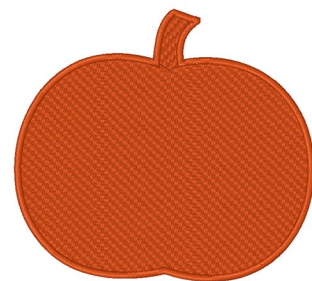

Name: Pumpkin Silhouette

SKU: WC01-WC2284

Brand: Willow Creations

Unique Colors: 13 (1 color Stops)

Unique Colors

	Color Name (Color Code)	Manufacturer - Type
	Super White (1001) [No Color Selected]	madeira - rayon
	Dusty Lilac (1263) [No Color Selected]	madeira - rayon
	Crocus (286)	Exquisite - Polyester 1000m

Complete Color Sequence

#		Color Name (Color Code)	Manufacturer - Type
1		Super White (1001) [No Color Selected]	madeira - rayon
2		Super White (1001) [No Color Selected]	madeira - rayon
3		Crocus (286)	Exquisite - Polyester 1000m