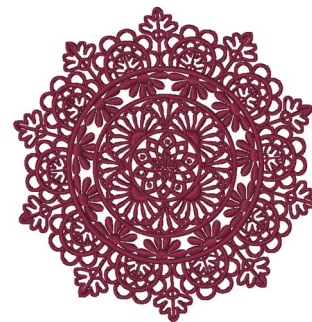

**Name:** Mandala

**SKU:** WC01-WC2240

**Brand:** Willow Creations

**Unique Colors:** 13 (1 color Stops)

## Unique Colors

	<b>Color Name (Color Code)</b>	<b>Manufacturer - Type</b>
	Super White (1001) [No Color Selected]	madeira - rayon
	Dusty Lilac (1263) [No Color Selected]	madeira - rayon
	Crocus (286)	Exquisite - Polyester 1000m

# Complete Color Sequence

#		Color Name (Color Code)	Manufacturer - Type
1		Super White (1001) [No Color Selected]	madeira - rayon
2		Super White (1001) [No Color Selected]	madeira - rayon
3		Crocus (286)	Exquisite - Polyester 1000m