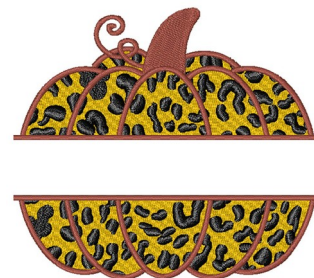

**Name:** Pumpkin Namedrop

**SKU:** WC01-WC2223

**Brand:** Willow Creations

**Unique Colors:** 13 (3 color Stops)

## Unique Colors

	<b>Color Name (Color Code)</b>	<b>Manufacturer - Type</b>
	Super White (1001) [No Color Selected]	madeira - rayon
	Dusty Lilac (1263) [No Color Selected]	madeira - rayon
	Crocus (286)	Exquisite - Polyester 1000m