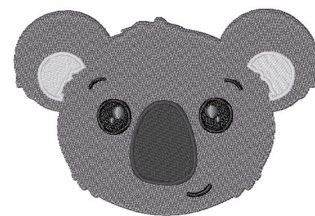

Name: Koala Head

SKU: WC01-WC2153

Brand: Willow Creations

Unique Colors: 13 (5 color Stops)

Unique Colors

	Color Name (Color Code)	Manufacturer - Type
	Super White (1001) [No Color Selected]	madeira - rayon
	Dusty Lilac (1263) [No Color Selected]	madeira - rayon
	Crocus (286)	Exquisite - Polyester 1000m

Complete Color Sequence

#		Color Name (Color Code)	Manufacturer - Type
1		Super White (1001) [No Color Selected]	madeira - rayon
2		Super White (1001) [No Color Selected]	madeira - rayon
3		Crocus (286)	Exquisite - Polyester 1000m