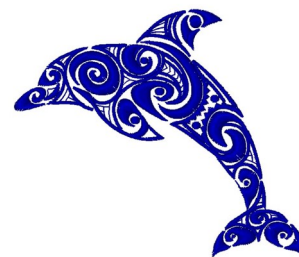

Name: Tribal Dolphin

SKU: WC01-WC2126

Brand: Willow Creations

Unique Colors: 13 (1 color Stops)

Unique Colors

	Color Name (Color Code)	Manufacturer - Type
	Super White (1001) [No Color Selected]	madeira - rayon
	Dusty Lilac (1263) [No Color Selected]	madeira - rayon
	Crocus (286)	Exquisite - Polyester 1000m