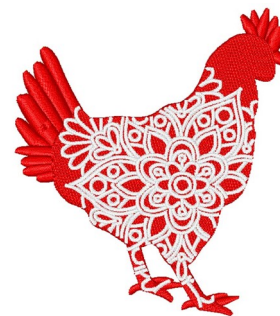

Name: Rooster Mandala Machine Embroidery Design

SKU: WC01-WC2101

Brand: Willow Creations

Unique Colors: 13 (2 color Stops)

Unique Colors

	Color Name (Color Code)	Manufacturer - Type
	Super White (1001) [No Color Selected]	madeira - rayon
	Dusty Lilac (1263) [No Color Selected]	madeira - rayon
	Crocus (286)	Exquisite - Polyester 1000m