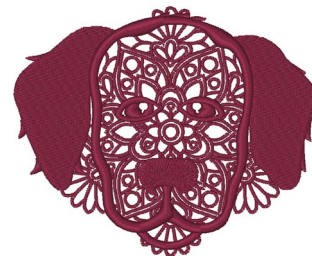

Name: Retriever Mandala Machine Embroidery Design

SKU: WC01-WC2098

Brand: Willow Creations

Unique Colors: 13 (1 color Stops)

Unique Colors

	Color Name (Color Code)	Manufacturer - Type
	Super White (1001) [No Color Selected]	madeira - rayon
	Dusty Lilac (1263) [No Color Selected]	madeira - rayon
	Crocus (286)	Exquisite - Polyester 1000m

Complete Color Sequence

#		Color Name (Color Code)	Manufacturer - Type
1		Super White (1001) [No Color Selected]	madeira - rayon
2		Super White (1001) [No Color Selected]	madeira - rayon
3		Crocus (286)	Exquisite - Polyester 1000m