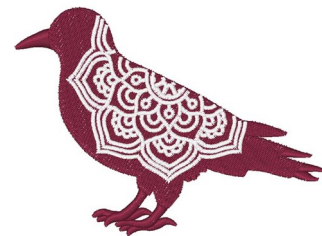

Name: Mandala Raven Machine Embroidery Design

SKU: WC01-WC2096

Brand: Willow Creations

Unique Colors: 13 (2 color Stops)

Unique Colors

	Color Name (Color Code)	Manufacturer - Type
	Super White (1001) [No Color Selected]	madeira - rayon
	Dusty Lilac (1263) [No Color Selected]	madeira - rayon
	Crocus (286)	Exquisite - Polyester 1000m

Complete Color Sequence

#		Color Name (Color Code)	Manufacturer - Type
1		Super White (1001) [No Color Selected]	madeira - rayon
2		Super White (1001) [No Color Selected]	madeira - rayon
3		Crocus (286)	Exquisite - Polyester 1000m