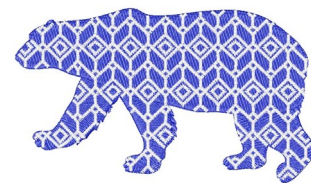

Name: Geometric Polar Bear Machine
Embroidery Design

SKU: WC01-WC2088

Brand: Willow Creations

Unique Colors: 13 (2 color Stops)

Unique Colors

	Color Name (Color Code)	Manufacturer - Type
	Super White (1001) [No Color Selected]	madeira - rayon
	Dusty Lilac (1263) [No Color Selected]	madeira - rayon
	Crocus (286)	Exquisite - Polyester 1000m

Complete Color Sequence

#		Color Name (Color Code)	Manufacturer - Type
1		Super White (1001) [No Color Selected]	madeira - rayon
2		Super White (1001) [No Color Selected]	madeira - rayon
3		Crocus (286)	Exquisite - Polyester 1000m