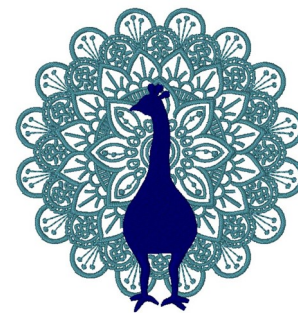

Name: Peacock Machine Embroidery Design

SKU: WC01-WC2083

Brand: Willow Creations

Unique Colors: 13 (2 color Stops)

Unique Colors

	Color Name (Color Code)	Manufacturer - Type
	Super White (1001) [No Color Selected]	madeira - rayon
	Dusty Lilac (1263) [No Color Selected]	madeira - rayon
	Crocus (286)	Exquisite - Polyester 1000m

Complete Color Sequence

#		Color Name (Color Code)	Manufacturer - Type
1		Super White (1001) [No Color Selected]	madeira - rayon
2		Super White (1001) [No Color Selected]	madeira - rayon
3		Crocus (286)	Exquisite - Polyester 1000m