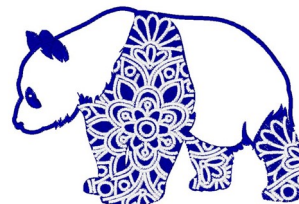

Name: Panda Mandala Machine Embroidery Design

SKU: WC01-WC2077

Brand: Willow Creations

Unique Colors: 13 (2 color Stops)

Unique Colors

	Color Name (Color Code)	Manufacturer - Type
	Super White (1001) [No Color Selected]	madeira - rayon
	Dusty Lilac (1263) [No Color Selected]	madeira - rayon
	Crocus (286)	Exquisite - Polyester 1000m