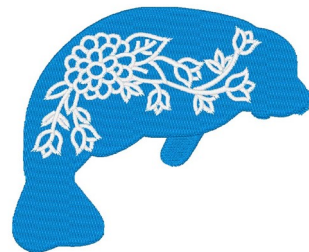

Name: Manatee Flowers Machine Embroidery Design

SKU: WC01-WC2056

Brand: Willow Creations

Unique Colors: 13 (2 color Stops)

Unique Colors

	Color Name (Color Code)	Manufacturer - Type
	Super White (1001) [No Color Selected]	madeira - rayon
	Dusty Lilac (1263) [No Color Selected]	madeira - rayon
	Crocus (286)	Exquisite - Polyester 1000m

Complete Color Sequence

#		Color Name (Color Code)	Manufacturer - Type
1		Super White (1001) [No Color Selected]	madeira - rayon
2		Super White (1001) [No Color Selected]	madeira - rayon
3		Crocus (286)	Exquisite - Polyester 1000m