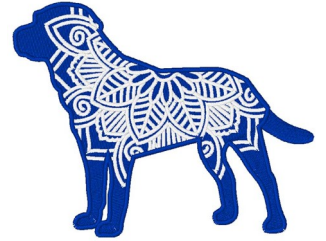

Name: Lab Mandala Machine Embroidery Design

SKU: WC01-WC2044

Brand: Willow Creations

Unique Colors: 13 (3 color Stops)

Unique Colors

	Color Name (Color Code)	Manufacturer - Type
	Super White (1001) [No Color Selected]	madeira - rayon
	Dusty Lilac (1263) [No Color Selected]	madeira - rayon
	Crocus (286)	Exquisite - Polyester 1000m

Complete Color Sequence

#		Color Name (Color Code)	Manufacturer - Type
1		Super White (1001) [No Color Selected]	madeira - rayon
2		Super White (1001) [No Color Selected]	madeira - rayon
3		Crocus (286)	Exquisite - Polyester 1000m