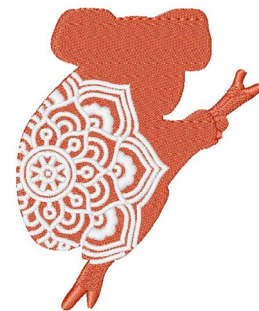

Name: Koala Mandala Machine Embroidery Design

SKU: WC01-WC2043

Brand: Willow Creations

Unique Colors: 13 (2 color Stops)

Unique Colors

	Color Name (Color Code)	Manufacturer - Type
	Super White (1001) [No Color Selected]	madeira - rayon
	Dusty Lilac (1263) [No Color Selected]	madeira - rayon
	Crocus (286)	Exquisite - Polyester 1000m

Complete Color Sequence

#		Color Name (Color Code)	Manufacturer - Type
1		Super White (1001) [No Color Selected]	madeira - rayon
2		Super White (1001) [No Color Selected]	madeira - rayon
3		Crocus (286)	Exquisite - Polyester 1000m