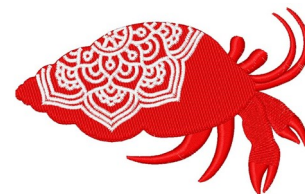

Name: Hermit Crab Mandala

SKU: WC01-WC2032

Brand: Willow Creations

Unique Colors: 13 (2 color Stops)

Unique Colors

	Color Name (Color Code)	Manufacturer - Type
	Super White (1001) [No Color Selected]	madeira - rayon
	Dusty Lilac (1263) [No Color Selected]	madeira - rayon
	Crocus (286)	Exquisite - Polyester 1000m