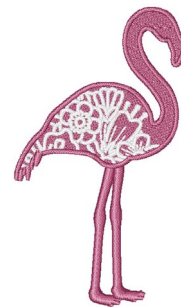

Name: Floral Flamingo Machine Embroidery Design

SKU: WC01-WC1998

Brand: Willow Creations

Unique Colors: 13 (3 color Stops)

Unique Colors

	Color Name (Color Code)	Manufacturer - Type
	Super White (1001) [No Color Selected]	madeira - rayon
	Dusty Lilac (1263) [No Color Selected]	madeira - rayon
	Crocus (286)	Exquisite - Polyester 1000m

Complete Color Sequence

#		Color Name (Color Code)	Manufacturer - Type
1		Super White (1001) [No Color Selected]	madeira - rayon
2		Super White (1001) [No Color Selected]	madeira - rayon
3		Crocus (286)	Exquisite - Polyester 1000m