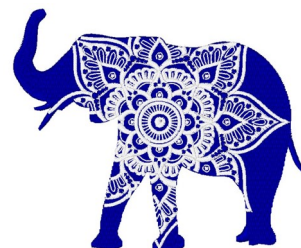

Name: Elephant Mandala Machine Embroidery Design

SKU: WC01-WC1991

Brand: Willow Creations

Unique Colors: 13 (3 color Stops)

Unique Colors

	Color Name (Color Code)	Manufacturer - Type
	Super White (1001) [No Color Selected]	madeira - rayon
	Dusty Lilac (1263) [No Color Selected]	madeira - rayon
	Crocus (286)	Exquisite - Polyester 1000m