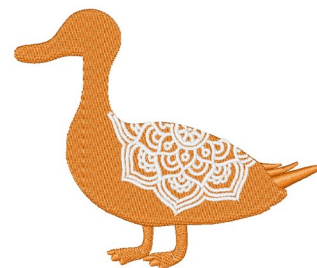

Name: Mandala Duck Machine Embroidery Design

SKU: WC01-WC1984

Brand: Willow Creations

Unique Colors: 13 (2 color Stops)

Unique Colors

	Color Name (Color Code)	Manufacturer - Type
	Super White (1001) [No Color Selected]	madeira - rayon
	Dusty Lilac (1263) [No Color Selected]	madeira - rayon
	Crocus (286)	Exquisite - Polyester 1000m

Complete Color Sequence

#		Color Name (Color Code)	Manufacturer - Type
1		Super White (1001) [No Color Selected]	madeira - rayon
2		Super White (1001) [No Color Selected]	madeira - rayon
3		Crocus (286)	Exquisite - Polyester 1000m