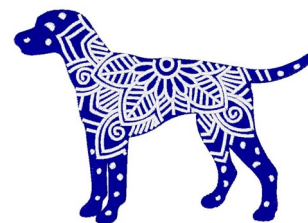

Name: Dalmatian Mandala Machine Embroidery Design

SKU: WC01-WC1967

Brand: Willow Creations

Unique Colors: 13 (2 color Stops)

Unique Colors

| | Color Name (Color Code) | Manufacturer - Type |
|----------------------------------------------------------------------------------|----------------------------------------|-----------------------------|
|  | Super White (1001) [No Color Selected] | madeira - rayon |
|  | Dusty Lilac (1263) [No Color Selected] | madeira - rayon |
|  | Crocus (286) | Exquisite - Polyester 1000m |