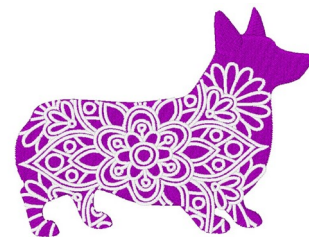

Name: Corgi Mandala Machine Embroidery Design

SKU: WC01-WC1962

Brand: Willow Creations

Unique Colors: 13 (2 color Stops)

Unique Colors

	Color Name (Color Code)	Manufacturer - Type
	Super White (1001) [No Color Selected]	madeira - rayon
	Dusty Lilac (1263) [No Color Selected]	madeira - rayon
	Crocus (286)	Exquisite - Polyester 1000m