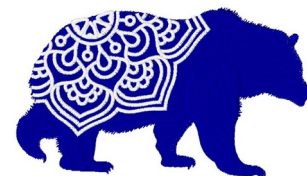

Name: Bear Mandala Machine Embroidery Design

SKU: WC01-WC1943

Brand: Willow Creations

Unique Colors: 13 (2 color Stops)

Unique Colors

	Color Name (Color Code)	Manufacturer - Type
	Super White (1001) [No Color Selected]	madeira - rayon
	Dusty Lilac (1263) [No Color Selected]	madeira - rayon
	Crocus (286)	Exquisite - Polyester 1000m

Complete Color Sequence

#		Color Name (Color Code)	Manufacturer - Type
1		Super White (1001) [No Color Selected]	madeira - rayon
2		Super White (1001) [No Color Selected]	madeira - rayon
3		Crocus (286)	Exquisite - Polyester 1000m