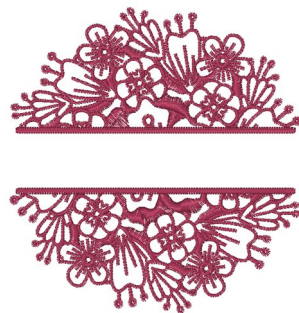

Name: Spring Split Machine Embroidery Design

SKU: WC01-WC1782

Brand: Willow Creations

Unique Colors: 13 (1 color Stops)

Unique Colors

	Color Name (Color Code)	Manufacturer - Type
	Super White (1001) [No Color Selected]	madeira - rayon
	Dusty Lilac (1263) [No Color Selected]	madeira - rayon
	Crocus (286)	Exquisite - Polyester 1000m

Complete Color Sequence

#		Color Name (Color Code)	Manufacturer - Type
1		Super White (1001) [No Color Selected]	madeira - rayon
2		Super White (1001) [No Color Selected]	madeira - rayon
3		Crocus (286)	Exquisite - Polyester 1000m