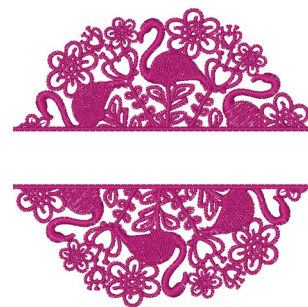

Name: Split Flamingo Mandala Machine
Embroidery Design

SKU: WC01-WC1778

Brand: Willow Creations

Unique Colors: 13 (1 color Stops)

Unique Colors

	Color Name (Color Code)	Manufacturer - Type
	Super White (1001) [No Color Selected]	madeira - rayon
	Dusty Lilac (1263) [No Color Selected]	madeira - rayon
	Crocus (286)	Exquisite - Polyester 1000m

Complete Color Sequence

#		Color Name (Color Code)	Manufacturer - Type
1		Super White (1001) [No Color Selected]	madeira - rayon
2		Super White (1001) [No Color Selected]	madeira - rayon
3		Crocus (286)	Exquisite - Polyester 1000m