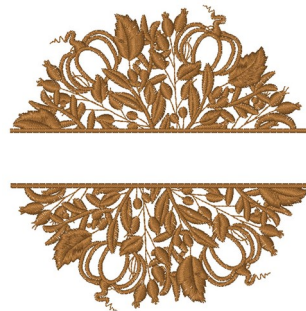

Name: Split Fall Mandala Machine Embroidery Design

SKU: WC01-WC1777

Brand: Willow Creations

Unique Colors: 13 (1 color Stops)

Unique Colors

	Color Name (Color Code)	Manufacturer - Type
	Super White (1001) [No Color Selected]	madeira - rayon
	Dusty Lilac (1263) [No Color Selected]	madeira - rayon
	Crocus (286)	Exquisite - Polyester 1000m

Complete Color Sequence

#		Color Name (Color Code)	Manufacturer - Type
1		Super White (1001) [No Color Selected]	madeira - rayon
2		Super White (1001) [No Color Selected]	madeira - rayon
3		Crocus (286)	Exquisite - Polyester 1000m