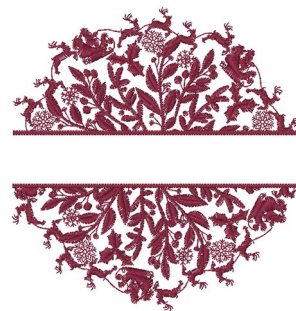

Name: Split Christmas Mandala Machine
Embroidery Design

SKU: WC01-WC1776

Brand: Willow Creations

Unique Colors: 13 (1 color Stops)

Unique Colors

	Color Name (Color Code)	Manufacturer - Type
	Super White (1001) [No Color Selected]	madeira - rayon
	Dusty Lilac (1263) [No Color Selected]	madeira - rayon
	Crocus (286)	Exquisite - Polyester 1000m

Complete Color Sequence

#		Color Name (Color Code)	Manufacturer - Type
1		Super White (1001) [No Color Selected]	madeira - rayon
2		Super White (1001) [No Color Selected]	madeira - rayon
3		Crocus (286)	Exquisite - Polyester 1000m