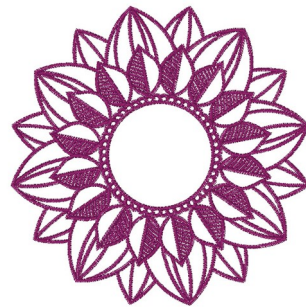

Name: Monogram Mandala Machine Embroidery Design

SKU: WC01-WC1773

Brand: Willow Creations

Unique Colors: 13 (1 color Stops)

Unique Colors

	Color Name (Color Code)	Manufacturer - Type
	Super White (1001) [No Color Selected]	madeira - rayon
	Dusty Lilac (1263) [No Color Selected]	madeira - rayon
	Crocus (286)	Exquisite - Polyester 1000m

Complete Color Sequence

#		Color Name (Color Code)	Manufacturer - Type
1		Super White (1001) [No Color Selected]	madeira - rayon
2		Super White (1001) [No Color Selected]	madeira - rayon
3		Crocus (286)	Exquisite - Polyester 1000m