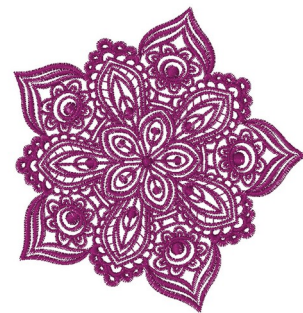

Name: Mandala Machine Embroidery Design

SKU: WC01-WC1768

Brand: Willow Creations

Unique Colors: 13 (1 color Stops)

Unique Colors

	Color Name (Color Code)	Manufacturer - Type
	Super White (1001) [No Color Selected]	madeira - rayon
	Dusty Lilac (1263) [No Color Selected]	madeira - rayon
	Crocus (286)	Exquisite - Polyester 1000m

Complete Color Sequence

#		Color Name (Color Code)	Manufacturer - Type
1		Super White (1001) [No Color Selected]	madeira - rayon
2		Super White (1001) [No Color Selected]	madeira - rayon
3		Crocus (286)	Exquisite - Polyester 1000m