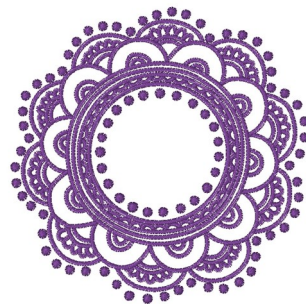

Name: Mandala Machine Embroidery Design

SKU: WC01-WC1767

Brand: Willow Creations

Unique Colors: 13 (1 color Stops)

Unique Colors

	Color Name (Color Code)	Manufacturer - Type
	Super White (1001) [No Color Selected]	madeira - rayon
	Dusty Lilac (1263) [No Color Selected]	madeira - rayon
	Crocus (286)	Exquisite - Polyester 1000m

Complete Color Sequence

#		Color Name (Color Code)	Manufacturer - Type
1		Super White (1001) [No Color Selected]	madeira - rayon
2		Super White (1001) [No Color Selected]	madeira - rayon
3		Crocus (286)	Exquisite - Polyester 1000m