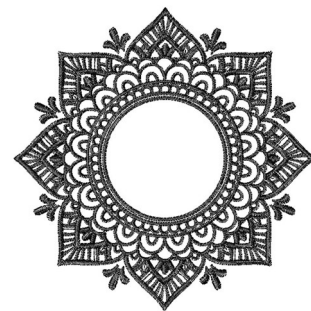

Name: Mandala Monogram Machine Embroidery Design

SKU: WC01-WC1763

Brand: Willow Creations

Unique Colors: 13 (1 color Stops)

Unique Colors

	Color Name (Color Code)	Manufacturer - Type
	Super White (1001) [No Color Selected]	madeira - rayon
	Dusty Lilac (1263) [No Color Selected]	madeira - rayon
	Crocus (286)	Exquisite - Polyester 1000m

Complete Color Sequence

#		Color Name (Color Code)	Manufacturer - Type
1		Super White (1001) [No Color Selected]	madeira - rayon
2		Super White (1001) [No Color Selected]	madeira - rayon
3		Crocus (286)	Exquisite - Polyester 1000m