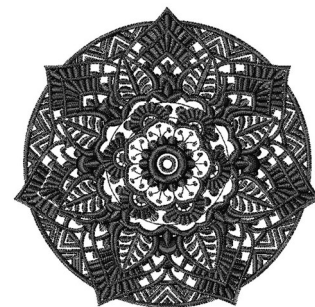

**Name:** Mandala Machine Embroidery Design

**SKU:** WC01-WC1759

**Brand:** Willow Creations

**Unique Colors:** 13 (1 color Stops)

## Unique Colors

	Color Name (Color Code)	Manufacturer - Type
	Super White (1001) [No Color Selected]	madeira - rayon
	Dusty Lilac (1263) [No Color Selected]	madeira - rayon
	Crocus (286)	Exquisite - Polyester 1000m