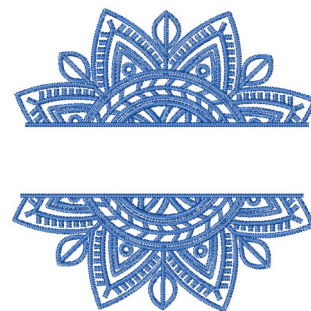

Name: Mandala Split Machine Embroidery Design

SKU: WC01-WC1753

Brand: Willow Creations

Unique Colors: 13 (1 color Stops)

Unique Colors

	Color Name (Color Code)	Manufacturer - Type
	Super White (1001) [No Color Selected]	madeira - rayon
	Dusty Lilac (1263) [No Color Selected]	madeira - rayon
	Crocus (286)	Exquisite - Polyester 1000m

Complete Color Sequence

#		Color Name (Color Code)	Manufacturer - Type
1		Super White (1001) [No Color Selected]	madeira - rayon
2		Super White (1001) [No Color Selected]	madeira - rayon
3		Crocus (286)	Exquisite - Polyester 1000m