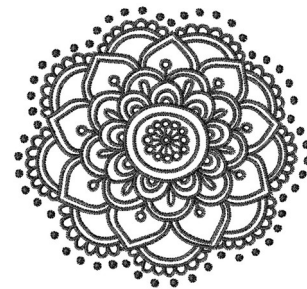

Name: Mandala Machine Embroidery Design

SKU: WC01-WC1744

Brand: Willow Creations

Unique Colors: 13 (1 color Stops)

Unique Colors

	Color Name (Color Code)	Manufacturer - Type
	Super White (1001) [No Color Selected]	madeira - rayon
	Dusty Lilac (1263) [No Color Selected]	madeira - rayon
	Crocus (286)	Exquisite - Polyester 1000m

Complete Color Sequence

#		Color Name (Color Code)	Manufacturer - Type
1		Super White (1001) [No Color Selected]	madeira - rayon
2		Super White (1001) [No Color Selected]	madeira - rayon
3		Crocus (286)	Exquisite - Polyester 1000m