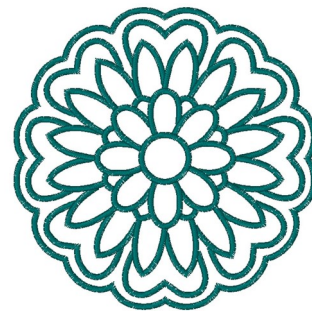

Name: Flower Outline Machine Embroidery Design

SKU: WC01-WC1740

Brand: Willow Creations

Unique Colors: 13 (1 color Stops)

Unique Colors

	Color Name (Color Code)	Manufacturer - Type
	Super White (1001) [No Color Selected]	madeira - rayon
	Dusty Lilac (1263) [No Color Selected]	madeira - rayon
	Crocus (286)	Exquisite - Polyester 1000m