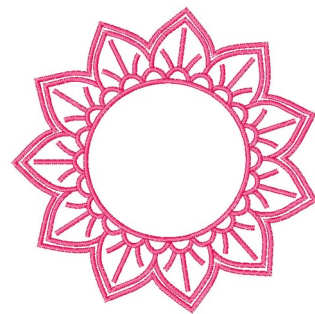

Name: Mandala Monogram Machine Embroidery Design

SKU: WC01-WC1734

Brand: Willow Creations

Unique Colors: 13 (1 color Stops)

Unique Colors

	Color Name (Color Code)	Manufacturer - Type
	Super White (1001) [No Color Selected]	madeira - rayon
	Dusty Lilac (1263) [No Color Selected]	madeira - rayon
	Crocus (286)	Exquisite - Polyester 1000m

Complete Color Sequence

#		Color Name (Color Code)	Manufacturer - Type
1		Super White (1001) [No Color Selected]	madeira - rayon
2		Super White (1001) [No Color Selected]	madeira - rayon
3		Crocus (286)	Exquisite - Polyester 1000m