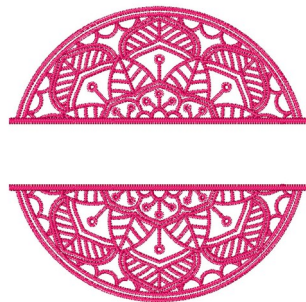

Name: Mandala Split Machine Embroidery Design

SKU: WC01-WC1727

Brand: Willow Creations

Unique Colors: 13 (1 color Stops)

Unique Colors

	Color Name (Color Code)	Manufacturer - Type
	Super White (1001) [No Color Selected]	madeira - rayon
	Dusty Lilac (1263) [No Color Selected]	madeira - rayon
	Crocus (286)	Exquisite - Polyester 1000m

Complete Color Sequence

#		Color Name (Color Code)	Manufacturer - Type
1		Super White (1001) [No Color Selected]	madeira - rayon
2		Super White (1001) [No Color Selected]	madeira - rayon
3		Crocus (286)	Exquisite - Polyester 1000m