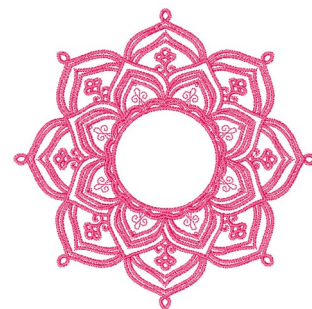

Name: Monogram Mandala Machine Embroidery Design

SKU: WC01-WC1722

Brand: Willow Creations

Unique Colors: 13 (1 color Stops)

Unique Colors

	Color Name (Color Code)	Manufacturer - Type
	Super White (1001) [No Color Selected]	madeira - rayon
	Dusty Lilac (1263) [No Color Selected]	madeira - rayon
	Crocus (286)	Exquisite - Polyester 1000m

Complete Color Sequence

#		Color Name (Color Code)	Manufacturer - Type
1		Super White (1001) [No Color Selected]	madeira - rayon
2		Super White (1001) [No Color Selected]	madeira - rayon
3		Crocus (286)	Exquisite - Polyester 1000m