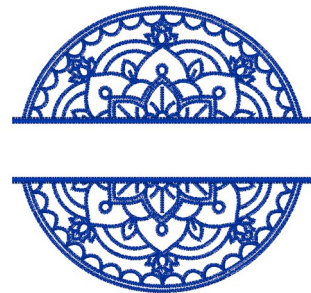

Name: Split Mandala Machine Embroidery Design

SKU: WC01-WC1715

Brand: Willow Creations

Unique Colors: 13 (1 color Stops)

Unique Colors

	Color Name (Color Code)	Manufacturer - Type
	Super White (1001) [No Color Selected]	madeira - rayon
	Dusty Lilac (1263) [No Color Selected]	madeira - rayon
	Crocus (286)	Exquisite - Polyester 1000m

Complete Color Sequence

#		Color Name (Color Code)	Manufacturer - Type
1		Super White (1001) [No Color Selected]	madeira - rayon
2		Super White (1001) [No Color Selected]	madeira - rayon
3		Crocus (286)	Exquisite - Polyester 1000m