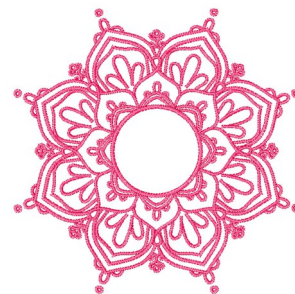

**Name:** Monogram Mandala Machine Embroidery Design

**SKU:** WC01-WC1709

**Brand:** Willow Creations

**Unique Colors:** 13 (1 color Stops)

## Unique Colors

	<b>Color Name (Color Code)</b>	<b>Manufacturer - Type</b>
	Super White (1001) [No Color Selected]	madeira - rayon
	Dusty Lilac (1263) [No Color Selected]	madeira - rayon
	Crocus (286)	Exquisite - Polyester 1000m