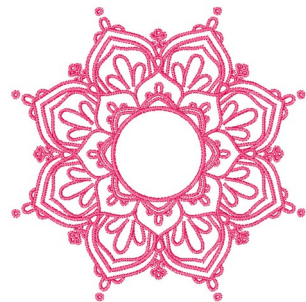

**Name:** Mandala Outline Machine Embroidery Design

**SKU:** WC01-WC1708

**Brand:** Willow Creations

**Unique Colors:** 13 (1 color Stops)

## Unique Colors

	<b>Color Name (Color Code)</b>	<b>Manufacturer - Type</b>
	Super White (1001) [No Color Selected]	madeira - rayon
	Dusty Lilac (1263) [No Color Selected]	madeira - rayon
	Crocus (286)	Exquisite - Polyester 1000m