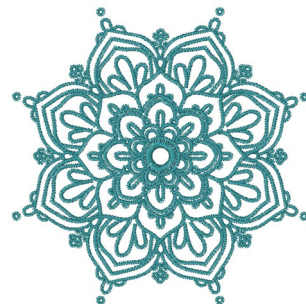

Name: Mandala Flower Machine Embroidery Design

SKU: WC01-WC1705

Brand: Willow Creations

Unique Colors: 13 (1 color Stops)

Unique Colors

	Color Name (Color Code)	Manufacturer - Type
	Super White (1001) [No Color Selected]	madeira - rayon
	Dusty Lilac (1263) [No Color Selected]	madeira - rayon
	Crocus (286)	Exquisite - Polyester 1000m

Complete Color Sequence

#		Color Name (Color Code)	Manufacturer - Type
1		Super White (1001) [No Color Selected]	madeira - rayon
2		Super White (1001) [No Color Selected]	madeira - rayon
3		Crocus (286)	Exquisite - Polyester 1000m