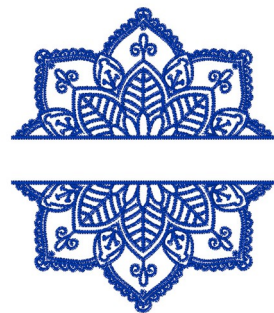

Name: Flower Split Machine Embroidery Design

SKU: WC01-WC1704

Brand: Willow Creations

Unique Colors: 13 (1 color Stops)

Unique Colors

	Color Name (Color Code)	Manufacturer - Type
	Super White (1001) [No Color Selected]	madeira - rayon
	Dusty Lilac (1263) [No Color Selected]	madeira - rayon
	Crocus (286)	Exquisite - Polyester 1000m

Complete Color Sequence

#		Color Name (Color Code)	Manufacturer - Type
1		Super White (1001) [No Color Selected]	madeira - rayon
2		Super White (1001) [No Color Selected]	madeira - rayon
3		Crocus (286)	Exquisite - Polyester 1000m