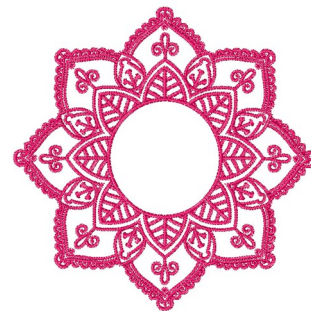

Name: Outline Floral Machine Embroidery Design

SKU: WC01-WC1702

Brand: Willow Creations

Unique Colors: 13 (1 color Stops)

Unique Colors

	Color Name (Color Code)	Manufacturer - Type
	Super White (1001) [No Color Selected]	madeira - rayon
	Dusty Lilac (1263) [No Color Selected]	madeira - rayon
	Crocus (286)	Exquisite - Polyester 1000m

Complete Color Sequence

#		Color Name (Color Code)	Manufacturer - Type
1		Super White (1001) [No Color Selected]	madeira - rayon
2		Super White (1001) [No Color Selected]	madeira - rayon
3		Crocus (286)	Exquisite - Polyester 1000m