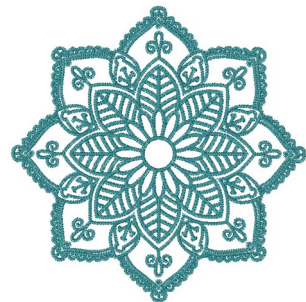

Name: Outline Bloom Machine Embroidery Design

SKU: WC01-WC1699

Brand: Willow Creations

Unique Colors: 13 (1 color Stops)

Unique Colors

	Color Name (Color Code)	Manufacturer - Type
	Super White (1001) [No Color Selected]	madeira - rayon
	Dusty Lilac (1263) [No Color Selected]	madeira - rayon
	Crocus (286)	Exquisite - Polyester 1000m

Complete Color Sequence

#		Color Name (Color Code)	Manufacturer - Type
1		Super White (1001) [No Color Selected]	madeira - rayon
2		Super White (1001) [No Color Selected]	madeira - rayon
3		Crocus (286)	Exquisite - Polyester 1000m