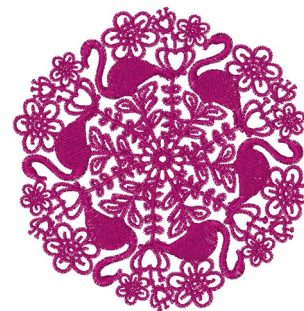

Name: Floral Flamingos Machine Embroidery Design

SKU: WC01-WC1680

Brand: Willow Creations

Unique Colors: 13 (1 color Stops)

Unique Colors

	Color Name (Color Code)	Manufacturer - Type
	Super White (1001) [No Color Selected]	madeira - rayon
	Dusty Lilac (1263) [No Color Selected]	madeira - rayon
	Crocus (286)	Exquisite - Polyester 1000m

Complete Color Sequence

#		Color Name (Color Code)	Manufacturer - Type
1		Super White (1001) [No Color Selected]	madeira - rayon
2		Super White (1001) [No Color Selected]	madeira - rayon
3		Crocus (286)	Exquisite - Polyester 1000m